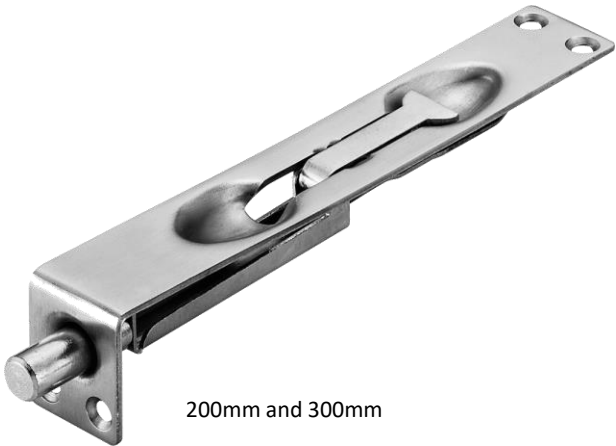

TECHNICAL SPECIFICATION

ACCESSORIES

200mm and 300mm

Flush bolts

Lever action flush bolt for Wooden door application

Product Code

LIA8045

Available length

- 200mm
- 300mm
- 600mm
- 900mm

Specification

Lever action flush bolt for wooden door
With 20mm projecting bolt
Manufactured from Stainless steel SS304 grade
Available in various lengths
Solid model for length greater than 300mm
Supplied with suitable screws and fixings